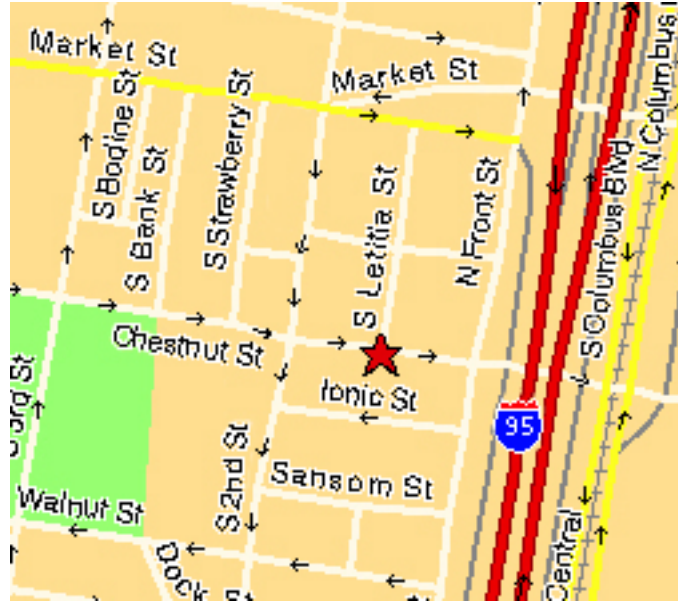

Buffalo Billiards

&
METROPOLITAN LOUNGE

Directions to Buffalo Billiards
118 Chestnut St.
Philadelphia, PA 19106
215-574-7665

From New Jersey:

Take the Ben Franklin Bridge to Exit 5 (first exit)
Take sharp RIGHT turn under bridge (180 degree turn)
Turn RIGHT at stop sign (under bridge)
Turn LEFT onto Chestnut St.
Cross over 2nd St., Buffalo Billiards is on the right before Front St.

From 76:

Take 676 to Ben Franklin Exit
Turn LEFT off 6th Street onto Market St.
Turn RIGHT onto 2nd St.
Turn LEFT onto Chestnut St., Buffalo Billiards is on the right before Front St.

From 95 South:

Take Callowhill St. to Market St.
Turn RIGHT onto 2nd St.
Turn LEFT onto Chestnut St., Buffalo Billiards is on the right before Front St

From 95 North:

Take 676W to Callowhill Exit
Turn LEFT onto 4th St.
Turn LEFT onto Market St.
Turn RIGHT onto 2nd St.
Turn LEFT onto Chestnut St., Buffalo Billiards is on the right before Front St